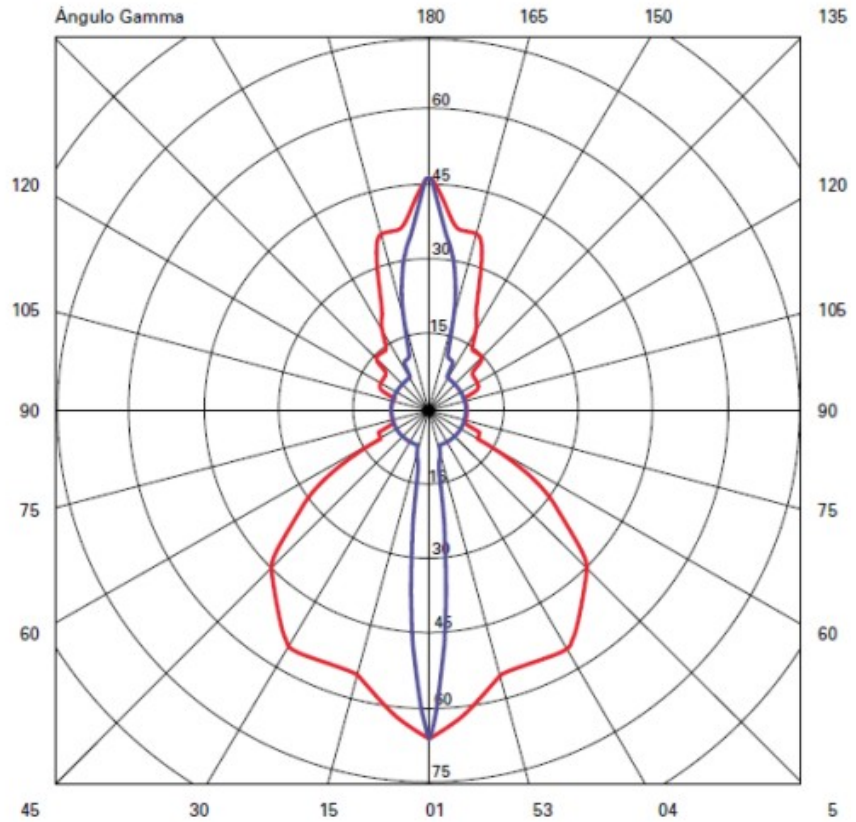

CARTELLO STANDARD SURFACE

D93039

PROJECT	
TYPE	
SPECIFIER	
QUANTITY	
DATE	

D